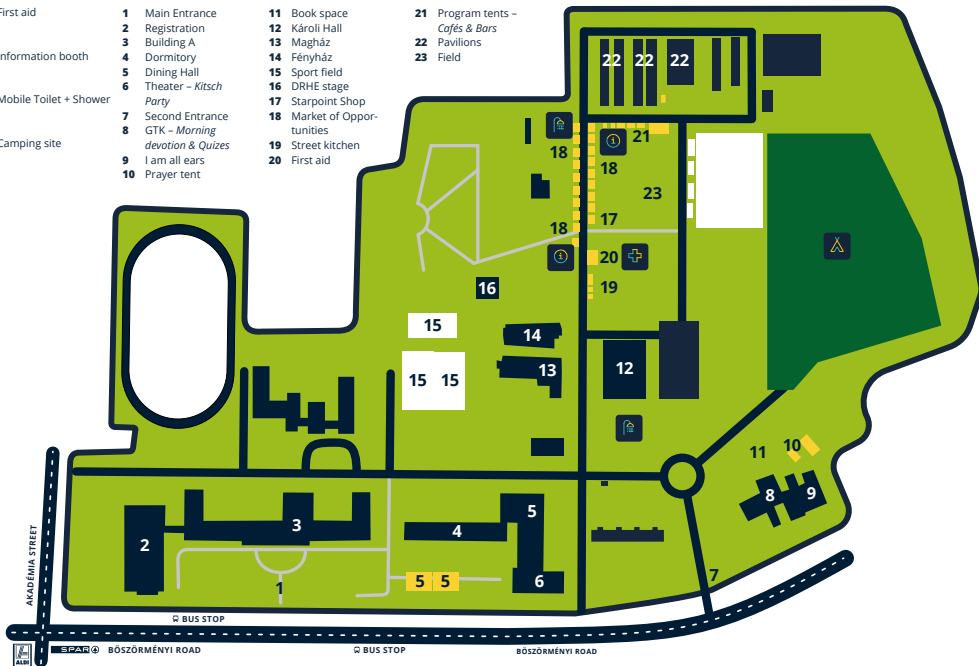

First aid

Information booth

Mobile Toilet + Shower

Camping site

- 1 Main Entrance
- 2 Registration
- 3 Building A
- 4 Dormitory
- 5 Dining Hall
- 6 Theater - *Kitsch Party*
- 7 Second Entrance
- 8 GTK - *Morning devotion & Quizzes*
- 9 I am all ears
- 10 Prayer tent

- 11 Book space
- 12 Károli Hall
- 13 Magház
- 14 Fényház
- 15 Sport field
- 16 DRHE stage
- 17 Starpoint Shop
- 18 Market of Opportunities
- 19 Street kitchen
- 20 First aid

- 21 Program tents - *Cafés & Bars*
- 22 Pavilions
- 23 Field

SPAR BÖSZÖRMÉNYI ROAD

BUS STOP

BÖSZÖRMÉNYI ROAD